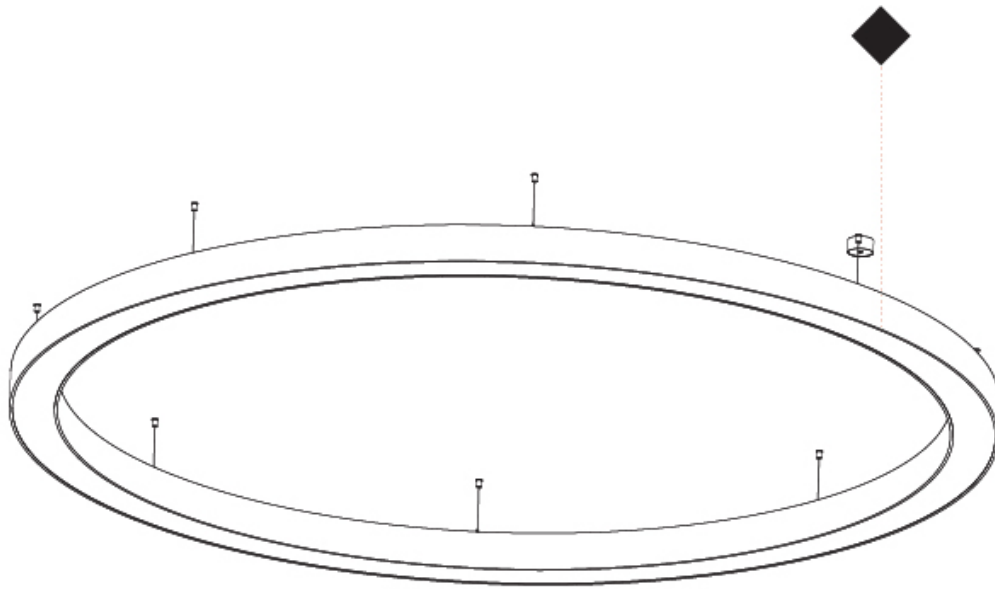

A30543-

PROJECT	_____
TYPE	_____
SPECIFIER	_____
QUANTITY	_____
DATE	_____