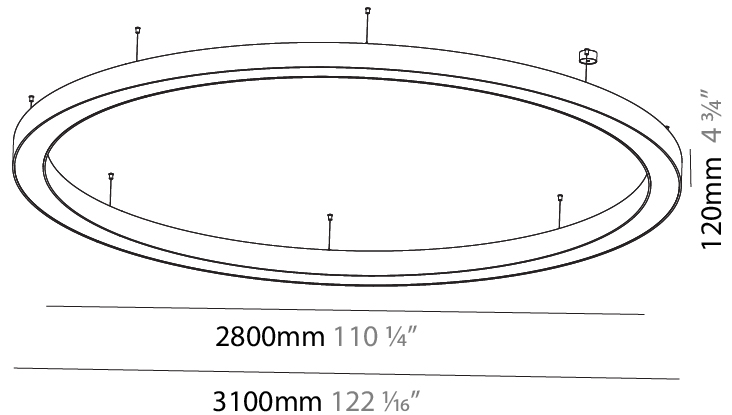

GENERAL

Series: Glorious
Subseries: Glorious
Brand: Prolicht
Division: Architectural
Mounting Type: Suspension
Mounting Location: Ceiling
Subcategory: Ambient

PHYSICAL

Shape: Round
Diameter (mm): 3100
Diameter (in): 122 1/16
Depth (mm): 120
Depth (in): 4 3/4
Max. Overall Height (mm): 2120
Max. Overall Height (in): 83 7/16
Light Distribution: Direct / Indirect
Weight (kg): 40.905
Weight (lbs): 90.18
Diffuser: PMMA - Opalor Micro-Prism
Fixture Finish: SSR / BKV / CWI / CRY / HAB / UFT / ITA / RUA / FTG / MYG / LOD / PUS / FRO / FUP / KIA / POP / BLS / SPG / MEY / GOH / GUM / CHC / COM / ABZ / JAG / OBR / MOS / ROR
Fixture Material: Aluminum

ELECTRICAL

Lamp Type: LED (Zhaga Standard)
Input Wattage (W): 240
Total Output Wattage (W): 192 / 153.6 (3500K)
Dimming: Non-Dimming / Phase Dimming (120Vac only) / 0-10V Dimming
Driver Included: Yes
Driver Location: Integrated
Driver Type: Constant Current - 120 / 277Vac
Driver Class: Class 2
Input Voltage (V): 120 - 277
Constant Current (MA): 350 / 800 (3500K)

LED

Color Temperature (°K): 3000 / 3500 / 4000
Max. Delivered Lumen (lm): 14770 / 15288 / 15600 Direct / 10220 / 10584 / 10800 Indirect
CRI: >80 CRI
Efficiency (%): 70
Lamp Life (hrs): 50000

OPTICAL

RATINGS AND CERTIFICATIONS

Certified By: Certified for North American Standards
IP rating: IP20

PROJECT _____
TYPE _____
SPECIFIER _____
QUANTITY _____
DATE _____